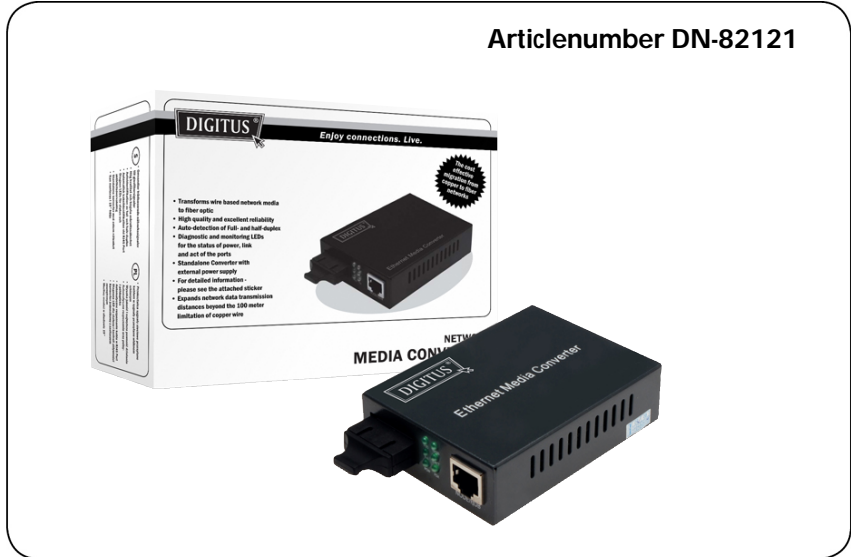

DIGITUS Gigabit Ethernet Media Converter, SC / RJ45 SC connector

Piece per box	20
Weight of product with packaging in kg	0.5
Box weight in kg	10
Country of origin	China
EAN	4016032256250

Articlenumber DN-82121

10/100/1000Base-TX to 1000Base-LX

Singlemode Dual Fiber

Distance up to 10km

SC Connector / RJ45 Connector

Transforms wire based network media to fiber optic

High quality and excellent reliability

Auto MDI/MDI-X

Auto-negotiation of Full- and half-duplex

Diagnostic and monitoring LEDs for the status of power, link and act of the ports

Standalone Converter with external power supply

Mountable in 19" chassis