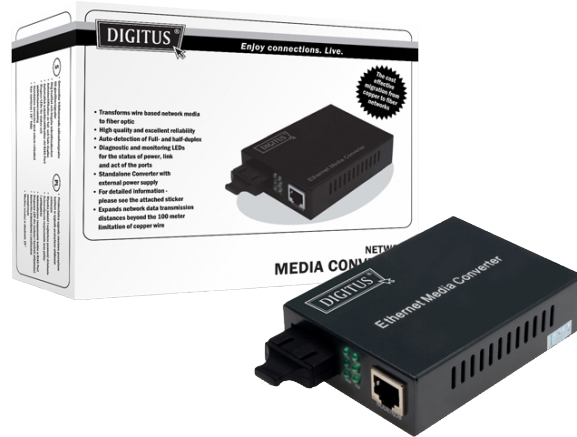

DIGITUS Gigabit Ethernet Media Converter, SC / RJ45 SC connector

Piece per box	20
Weight of product with packaging in kg	0.5
Box weight in kg	10
Country of origin	China
EAN	4016032256236

Articlenumber DN-82120

10/100/1000Base-TX to 1000Base-SX

Multimode Dual Fiber

Distance up to 0.5km

SC Connector / RJ45 Connector

Transforms wire based network media to fiber optic

High quality and excellent reliability

Auto MDI/MDI-X

Auto-negotiation of Full- and half-duplex

Diagnostic and monitoring LEDs for the status of power, link and act of the ports

Standalone Converter with external power supply

Mountable in 19" chassis