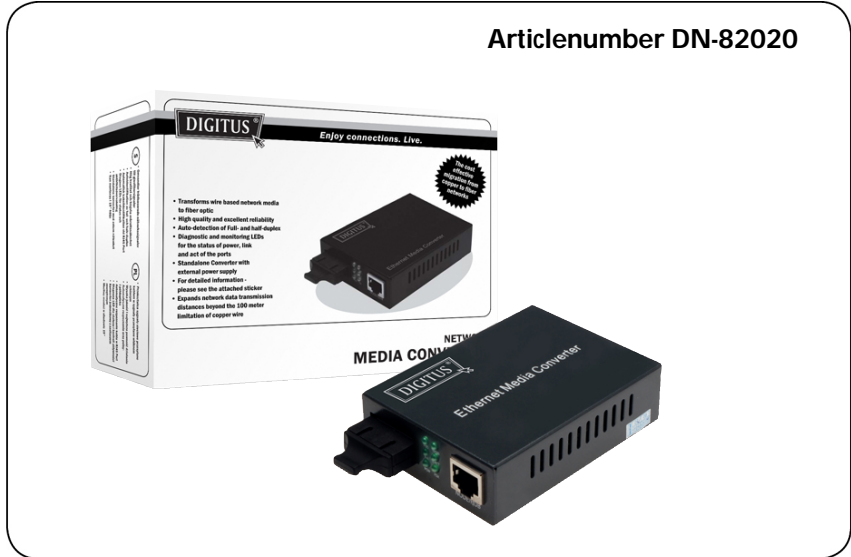

DIGITUS Fast Ethernet Media Converter, SC / RJ45 SC connector

Piece per box	20
Weight of product with packaging in kg	0.5
Box weight in kg	10
Country of origin	China
EAN	4016032256212

Articlenumber DN-82020

10/100Base-TX to 100Base-FX

Multimode Dual Fiber

Distance up to 2km

SC Connector / RJ45 Connector

Transforms wire based network media to fiber optic

High quality and excellent reliability

Auto MDI/MDI-X

Auto-negotiation of Full- and half-duplex

Diagnostic and monitoring LEDs for the status of power, link and act of the ports

Standalone Converter with external power supply

Mountable in 19" chassis