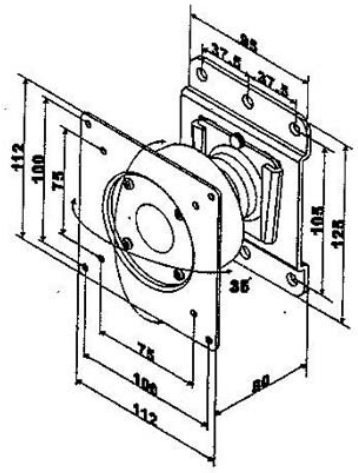

## Specification

\*Meet VESA standard 75X75/100X100 mm.  
\*Strong loading up to 15 kgs LCD Monitor.

FRONT VIEW

Unit:mm

MAIN PARTS

ITEM	1	2	3
PARTS			
QTY	1	1	1

PARTS FOR TV BRACKETS

ITEM	4	5
PARTS		
QTY	4	4