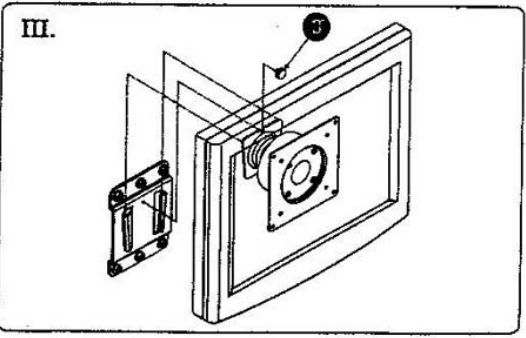

## Specification

\*Meet VESA standard 75X75/100X100 mm.  
\*Strong loading up to 15 kgs LCD Monitor.

FRONT VIEW

Unit:mm

MAIN PARTS

ITEM	1	2	3
PARTS			
QTY	1	1	1

PARTS FOR TV BRACKETS

ITEM	4	5
PARTS		
QTY	4	4