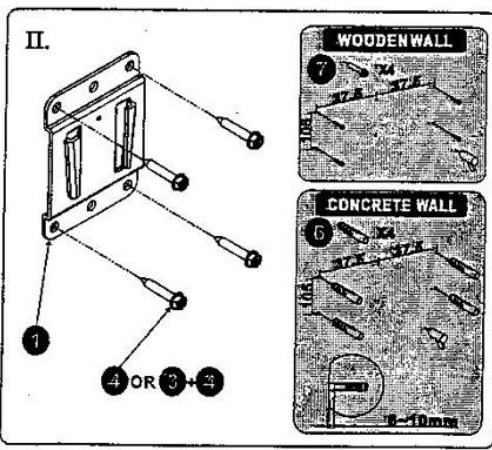

## Specification

\*Meet VESA standard 75X75/100X100 mm.  
\*Strong loading up to 15 kgs LCD Monitor.

FRONT VIEW

Unit:mm

MAIN PARTS

ITEM	1	2	3
PARTS			
QTY	1	1	1

PARTS FOR TV BRACKETS

ITEM	4	5
PARTS		
QTY	4	4