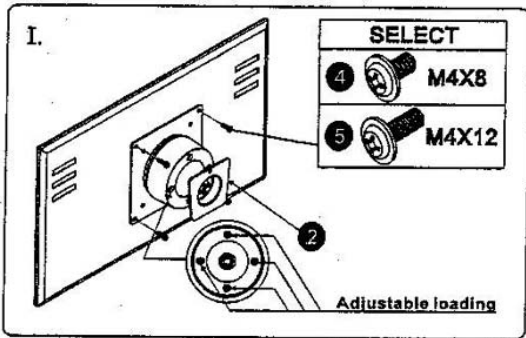

## Specification

\*Meet VESA standard 75X75/100X100 mm.  
\*Strong loading up to 15 kgs LCD Monitor.

FRONT VIEW

Unit:mm

MAIN PARTS

ITEM	1	2	3
PARTS			
QTY	1	1	1

PARTS FOR TV BRACKETS

ITEM	4	5
PARTS		
QTY	4	4