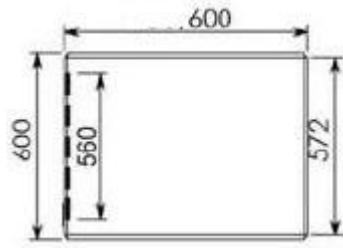

**DN-19 32-U-6/6**

**Width: 600mm**  
**Depth: 600mm**  
**Units (44,45mm): 32**

Explode View

## Front View

inside height (h): 1451,4mm  
outside height (H): 1576,4mm

## Side View

## Top View

All dimensions in mm.