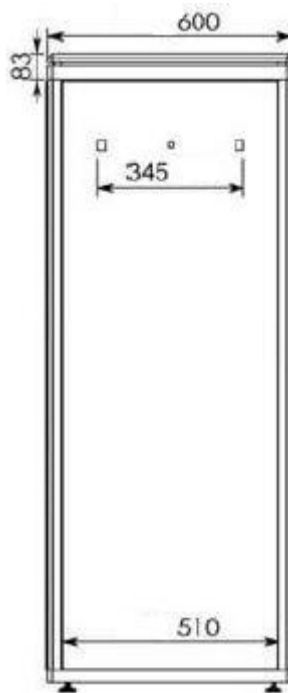

**DN-19 32-U-6/6**

**Width: 600mm**  
**Depth: 600mm**  
**Units (44,45mm): 32**

Explode View

## Front View

inside height (h): 1451,4mm  
outside height (H): 1576,4mm

## Side View

## Top View

All dimensions in mm.