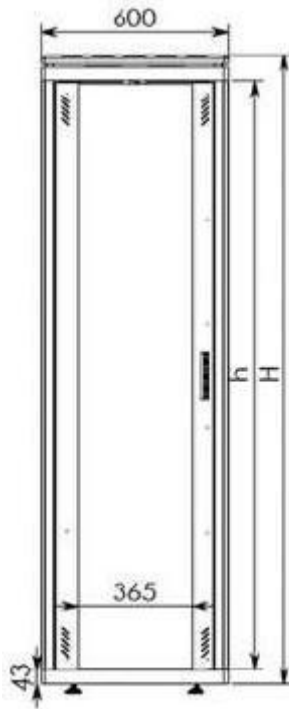

**DN-19 32-U-6/6**

**Width: 600mm**  
**Depth: 600mm**  
**Units (44,45mm): 32**

Explode View

## Front View

inside height (h): 1451,4mm  
outside height (H): 1576,4mm

## Side View

## Top View

All dimensions in mm.