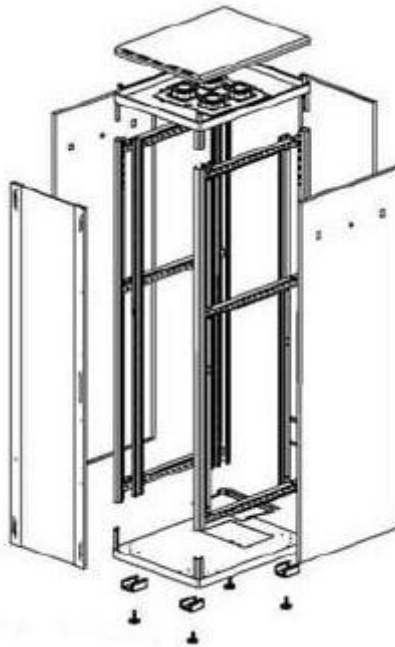

**DN-19 32-U-6/6**

**Width: 600mm**  
**Depth: 600mm**  
**Units (44,45mm): 32**

Explode View

## Front View

inside height (h): 1451,4mm  
outside height (H): 1576,4mm

## Side View

## Top View

All dimensions in mm.