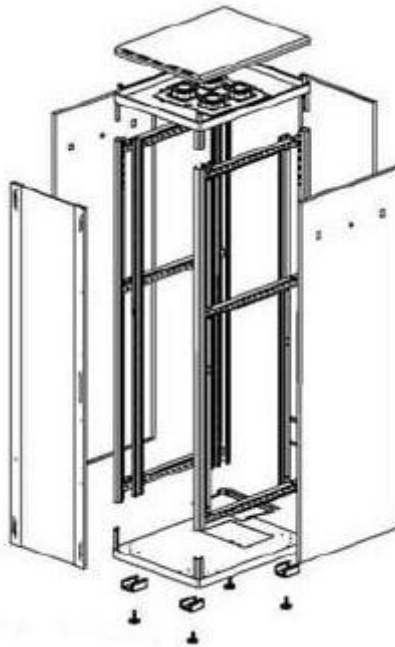

DN-19 32-U-6/8

Width: 600mm
Depth: 800mm
Units (44,45mm): 32

Explode View

Front View

inside height (h): 1451,4mm
outside height (H): 1576,4mm

Side View

Top View

All dimensions in mm.