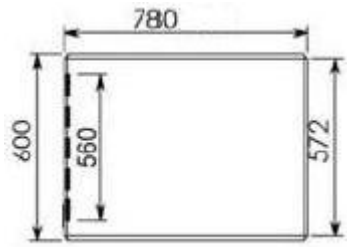

DN-19 32-U-6/8

Width: 600mm
Depth: 800mm
Units (44,45mm): 32

Explode View

Front View

inside height (h): 1451,4mm
outside height (H): 1576,4mm

Side View

Top View

All dimensions in mm.