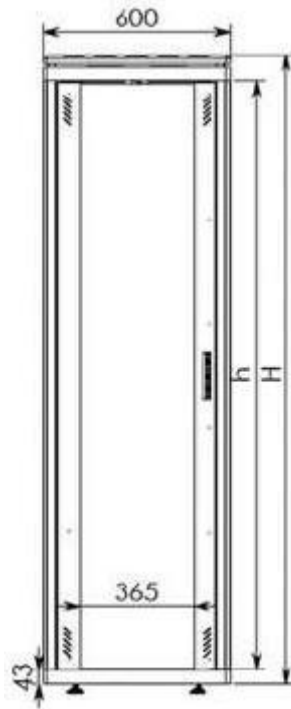

DN-19 32-U-6/8

Width: 600mm
Depth: 800mm
Units (44,45mm): 32

Explode View

Front View

inside height (h): 1451,4mm
outside height (H): 1576,4mm

Side View

Top View

All dimensions in mm.