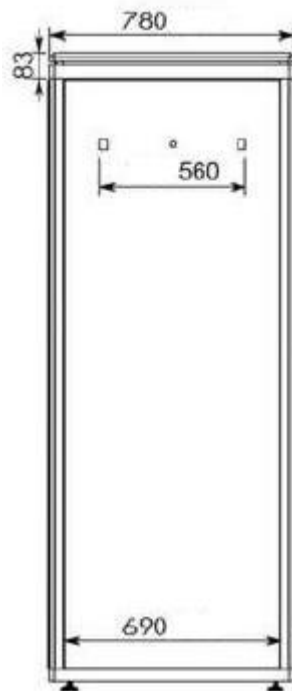

DN-19 32-U-6/8

Width: 600mm
Depth: 800mm
Units (44,45mm): 32

Explode View

Front View

inside height (h): 1451,4mm
outside height (H): 1576,4mm

Side View

Top View

All dimensions in mm.