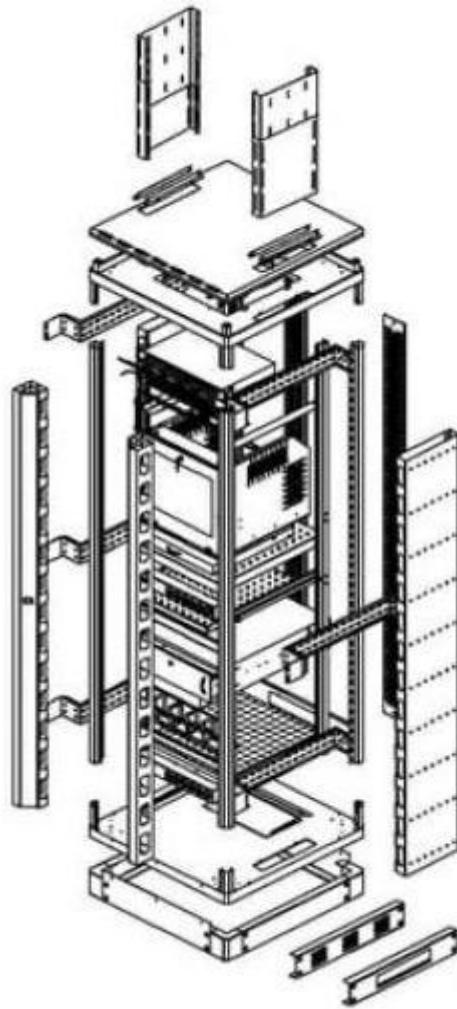

DN-19 42-U-8/8

Width: 800mm
Depth: 800mm
Units (44,45mm): 42

Explode View

Front View

inside height (h): 1896,4mm
outside height (H): 2021,4mm

Side View

Top View

All dimensions in mm.