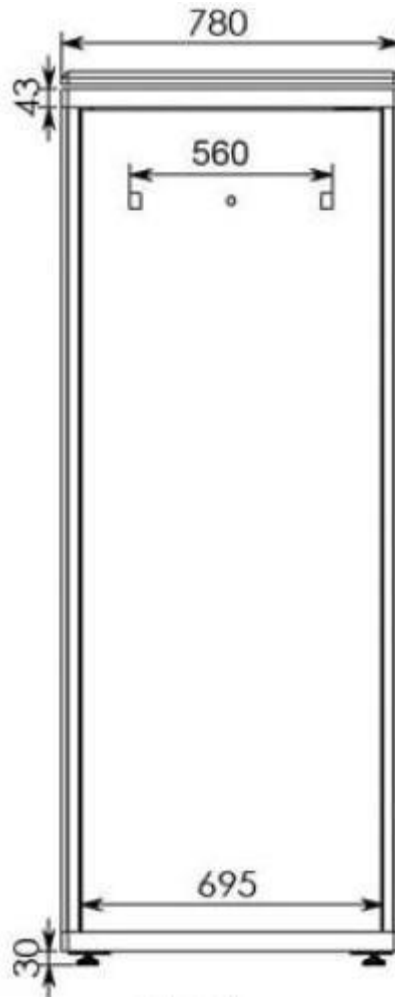

DN-19 42-U-8/8

Width: 800mm
Depth: 800mm
Units (44,45mm): 42

Explode View

Front View

inside height (h): 1896,4mm
outside height (H): 2021,4mm

Side View

Top View

All dimensions in mm.