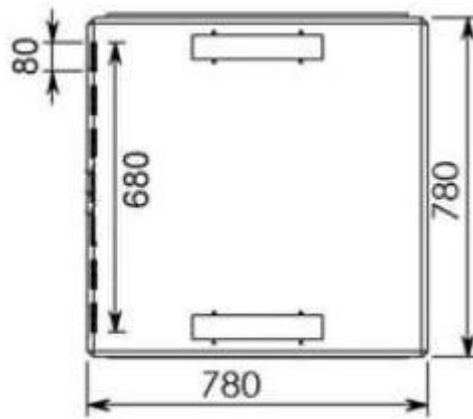

DN-19 42-U-8/8

Width: 800mm
Depth: 800mm
Units (44,45mm): 42

Explode View

Front View

inside height (h): 1896,4mm
outside height (H): 2021,4mm

Side View

Top View

All dimensions in mm.