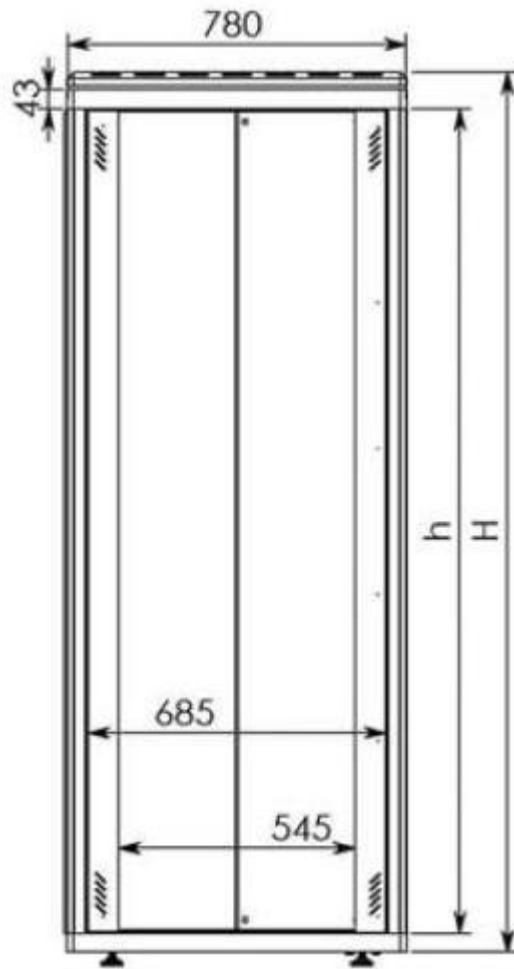

DN-19 42-U-8/8

Width: 800mm
Depth: 800mm
Units (44,45mm): 42

Explode View

Front View

inside height (h): 1896,4mm
outside height (H): 2021,4mm

Side View

Top View

All dimensions in mm.